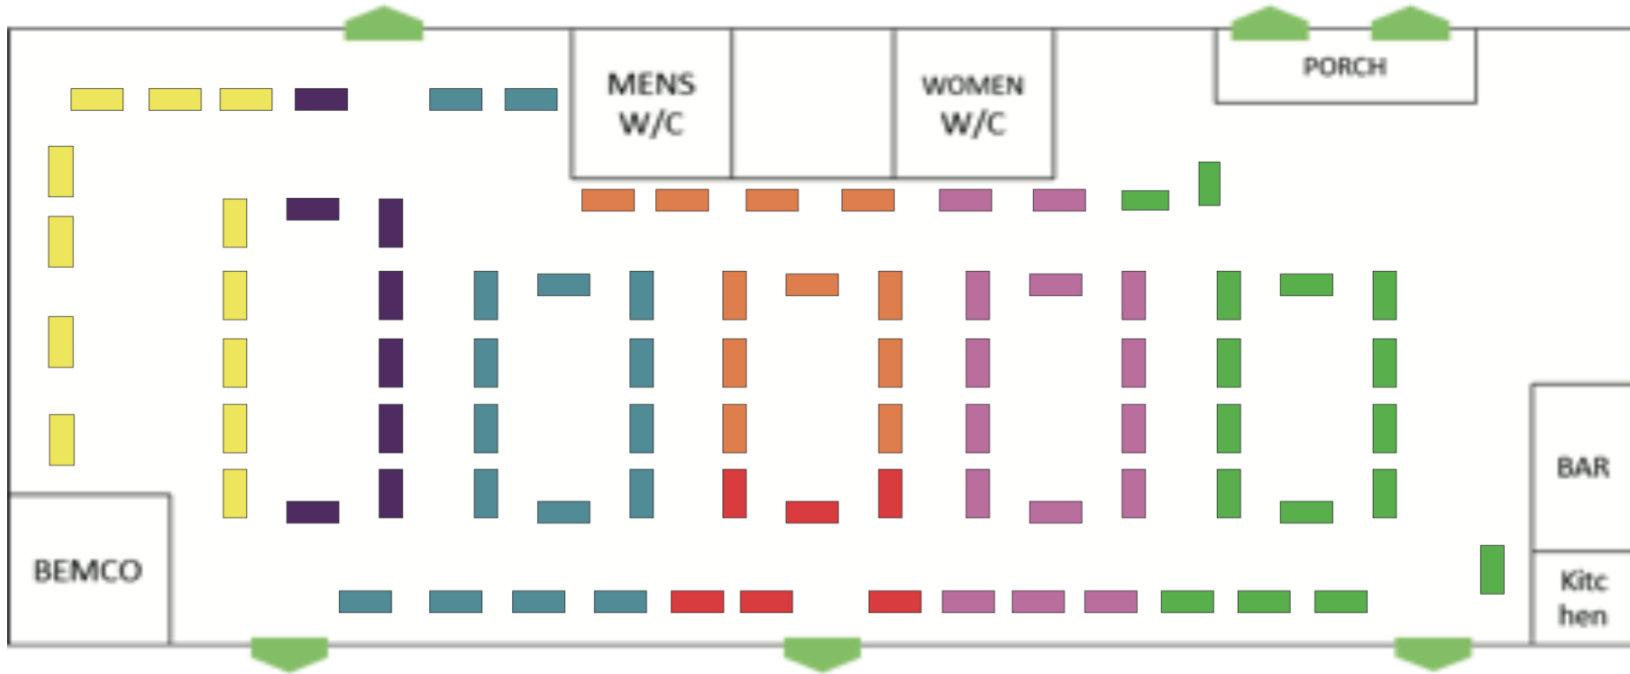

The Ironworks at Elsecar Heritage Centre Layout for Pop up Department Store Events

- Food & drink
- Home
- Garden
- Pets
- Fashion & Beauty
- Handmade
- Children's